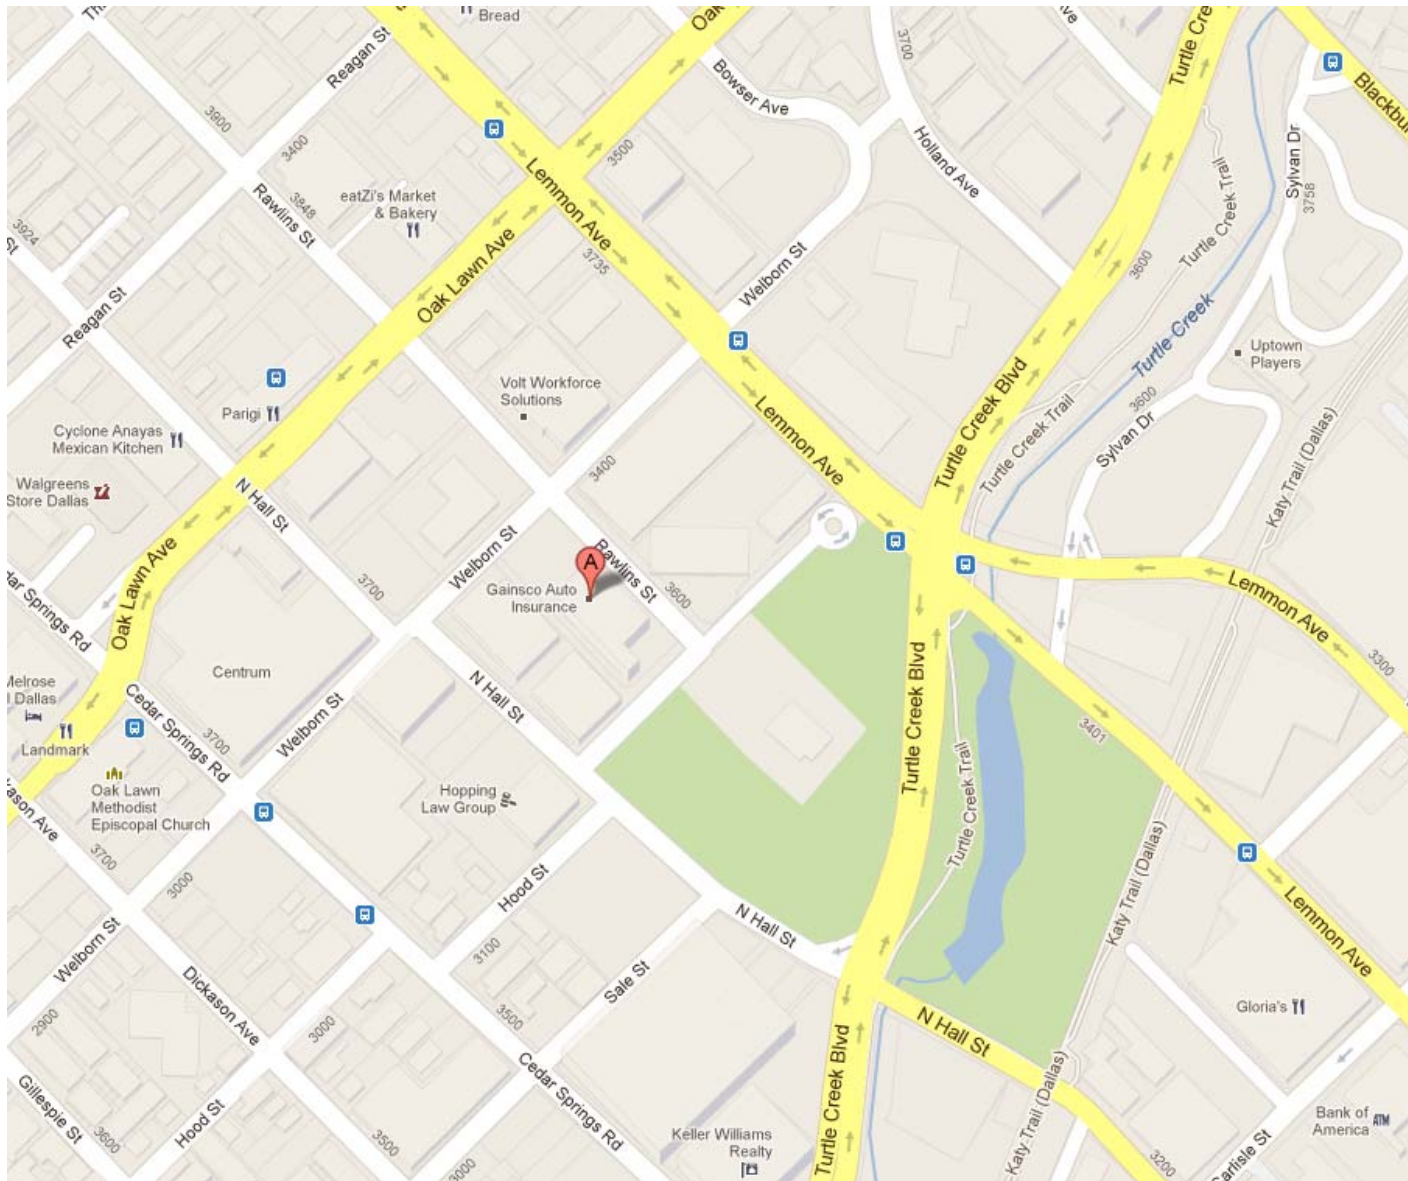

L.A. Fuess Partners, Inc. : 3333 Lee Parkway, Dallas, TX 75219

PARKING GARAGE: The entrance is off of Welborn Street. Please park on P1 and take the elevators to the Lobby (L).

DROP-OFF: The main building entrance is off of Rawlins.

Follow the ACE signs to the Conference Center, which is on the same level as the building lobby.

TO I-35E & TOLLWAY

TO 75