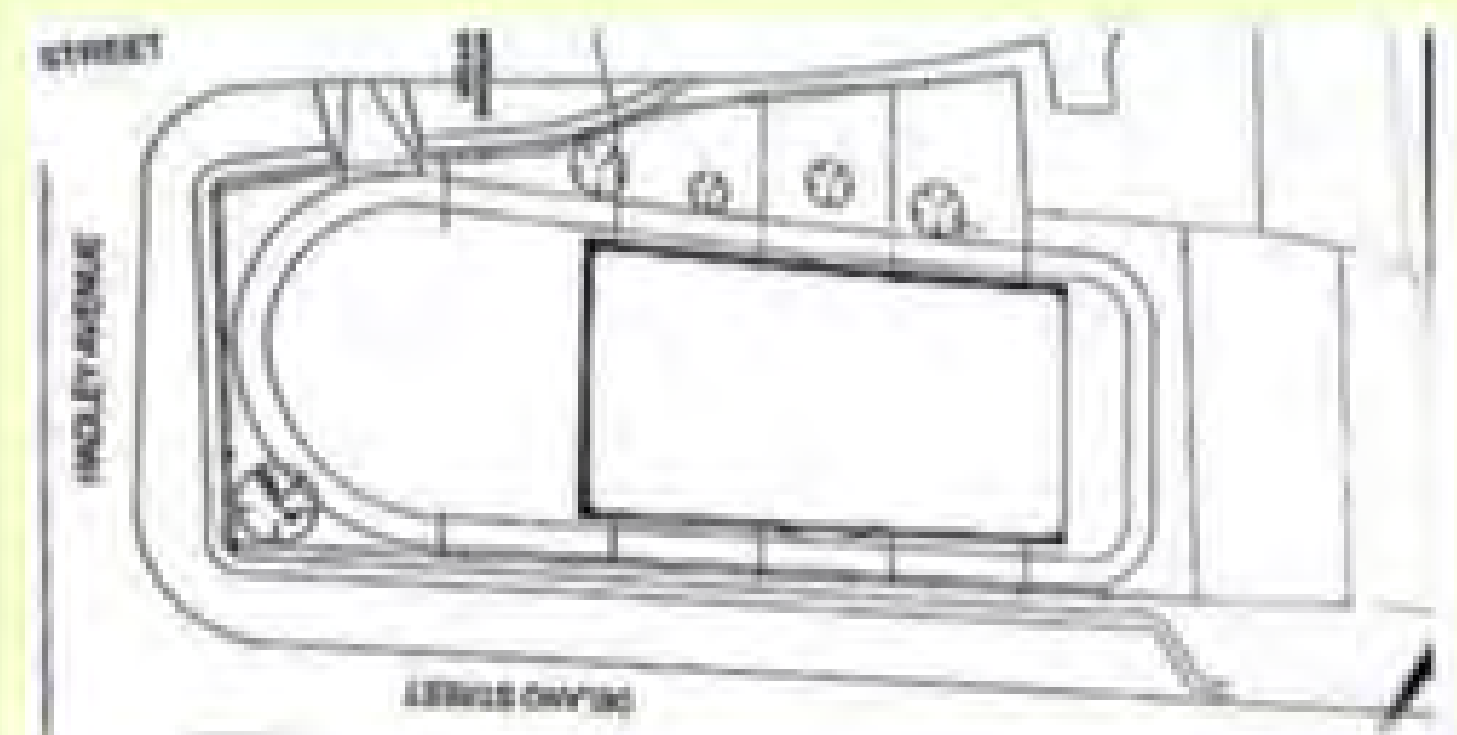

SPORTS FIELD