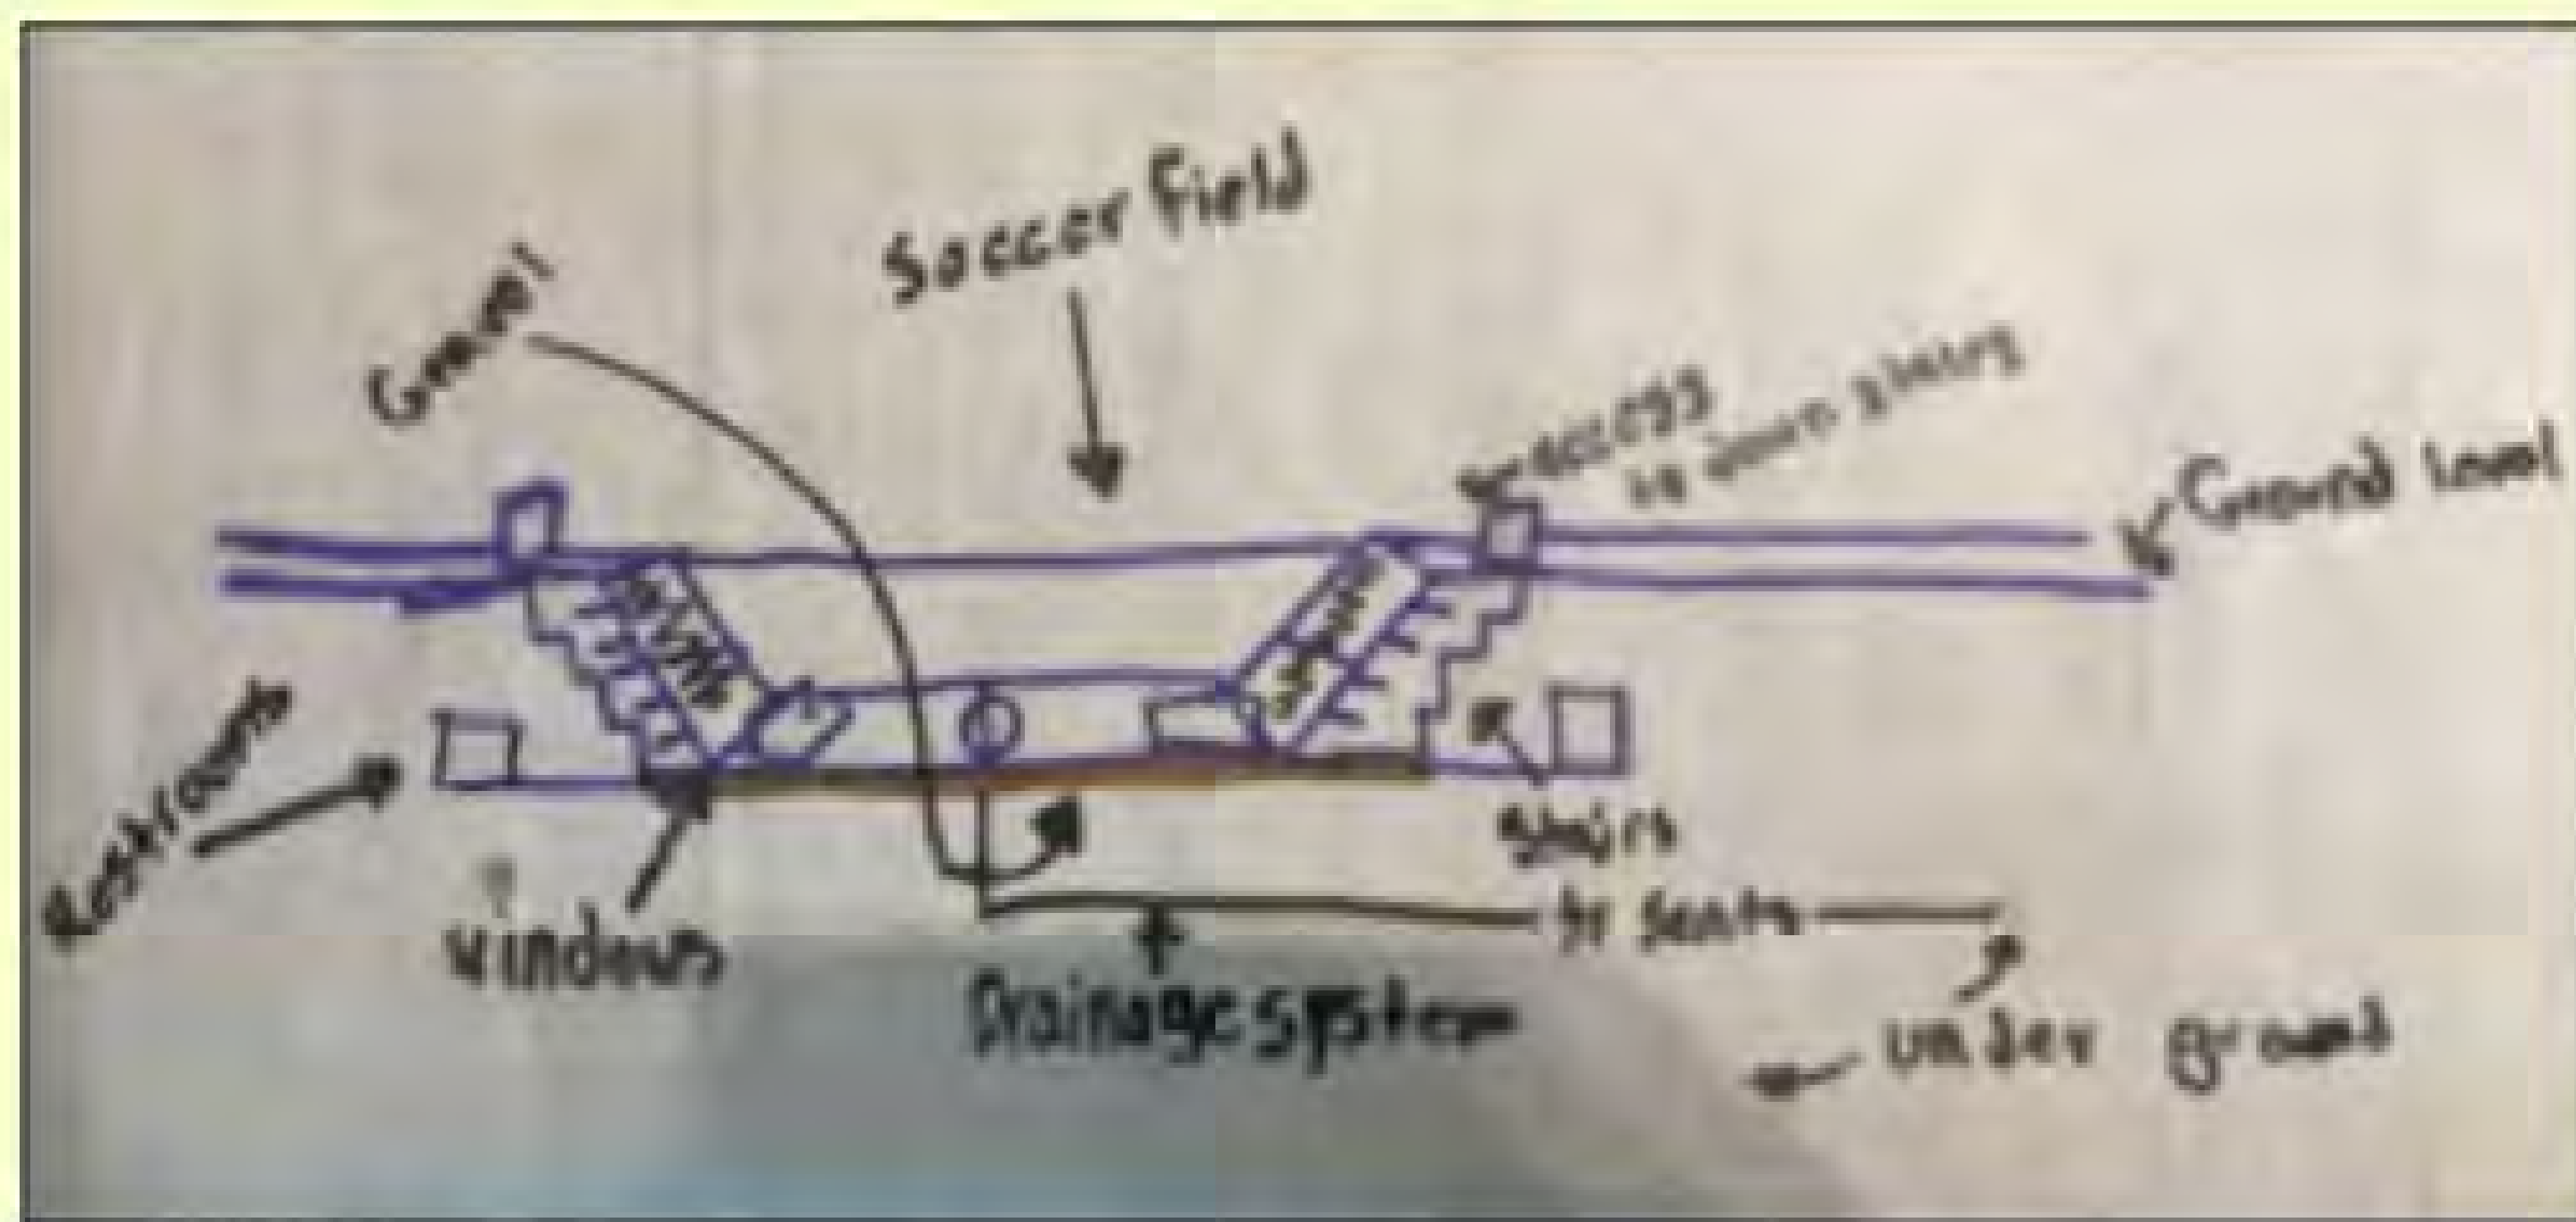

SPORTS FIELD