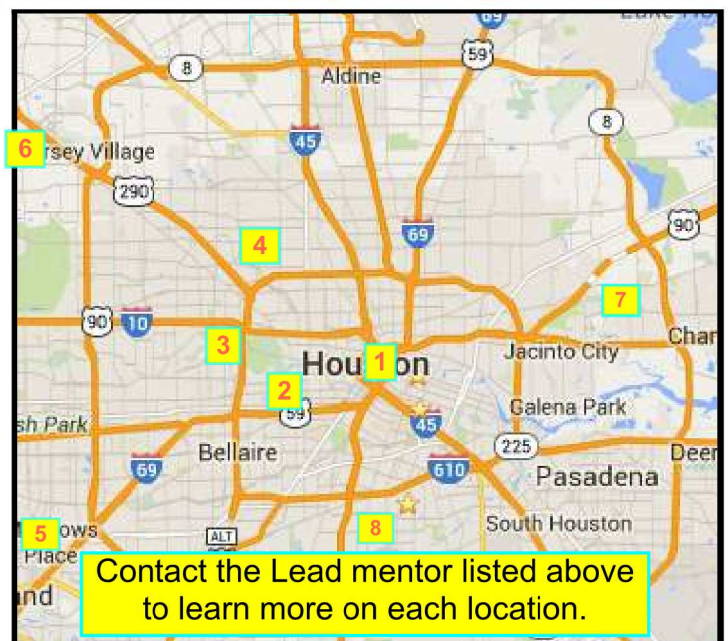

ACE Mentor Houston Locations

| TEAM | LOCATION | LEAD MENTOR CONTACT | MEETING DAYS AND TIMES | START DATE |
|---------------------|---|--|------------------------|------------|
| 1 DOWNTOWN | Walter P Moore 1301 McKinney, Suite 1100 Houston, Texas 77010 | Shelley Reese sreese@walterpmoore.com | Wednesday 5-7 | October 24 |
| 2 GREENWAY PLAZA | HOK 3200 Southwest Fwy #900 Houston, Texas 77027 | Shane Loggains Shane.Loggains@hok.com | Tuesday 5:30-7:30 | October 30 |
| 3 GALLERIA | Bechtel 3000 Post Oak Blvd Houston, Texas 77056 | Allison Suarato asuarato@gmail.com | Wednesday 5:30-7:30 | November 7 |
| 4 NORTH LOOP | AGC 3825 Dacoma St Houston, Texas 77092 | Taliah McGowan TMcGowan@GilbaneCo.com | Tuesday 5:30-7:30 | October 23 |
| 5 SUGARLAND | Fluor 1 Fluor Daniel Dr Sugar Land, TX 77478 | Clayton Spencer Clayton.Spencer@fluor.com | Wednesday 5-7 | November 7 |
| 6 NORTHWEST | SpawGlass 13800 West Rd Houston, Texas 77041 | Simida Ion simida.ion@spawglass.com | Wednesday 5:30-7:30 | November 7 |
| 7 GALENA PARK | San Jacinto College North 5800 Uvalde Road Houston, Texas 77502 | Jose Gonzalez jose.gonzalez2@aecom.com | Thursday 5:30-7:30 | October 4 |
| 8 PEARLAND | Robert Turner High School 4717 Bailey Rd Pearland, TX 77584 | Megan Monedero Megan.Monedero@stantec.com | Wednesday 4:30-6:30 | October 24 |

Students meet at one of eight locations around the Houston area. Each location follows a similar curriculum and at the conclusion of the program students groups from all locations compete at the final student competition in early April.