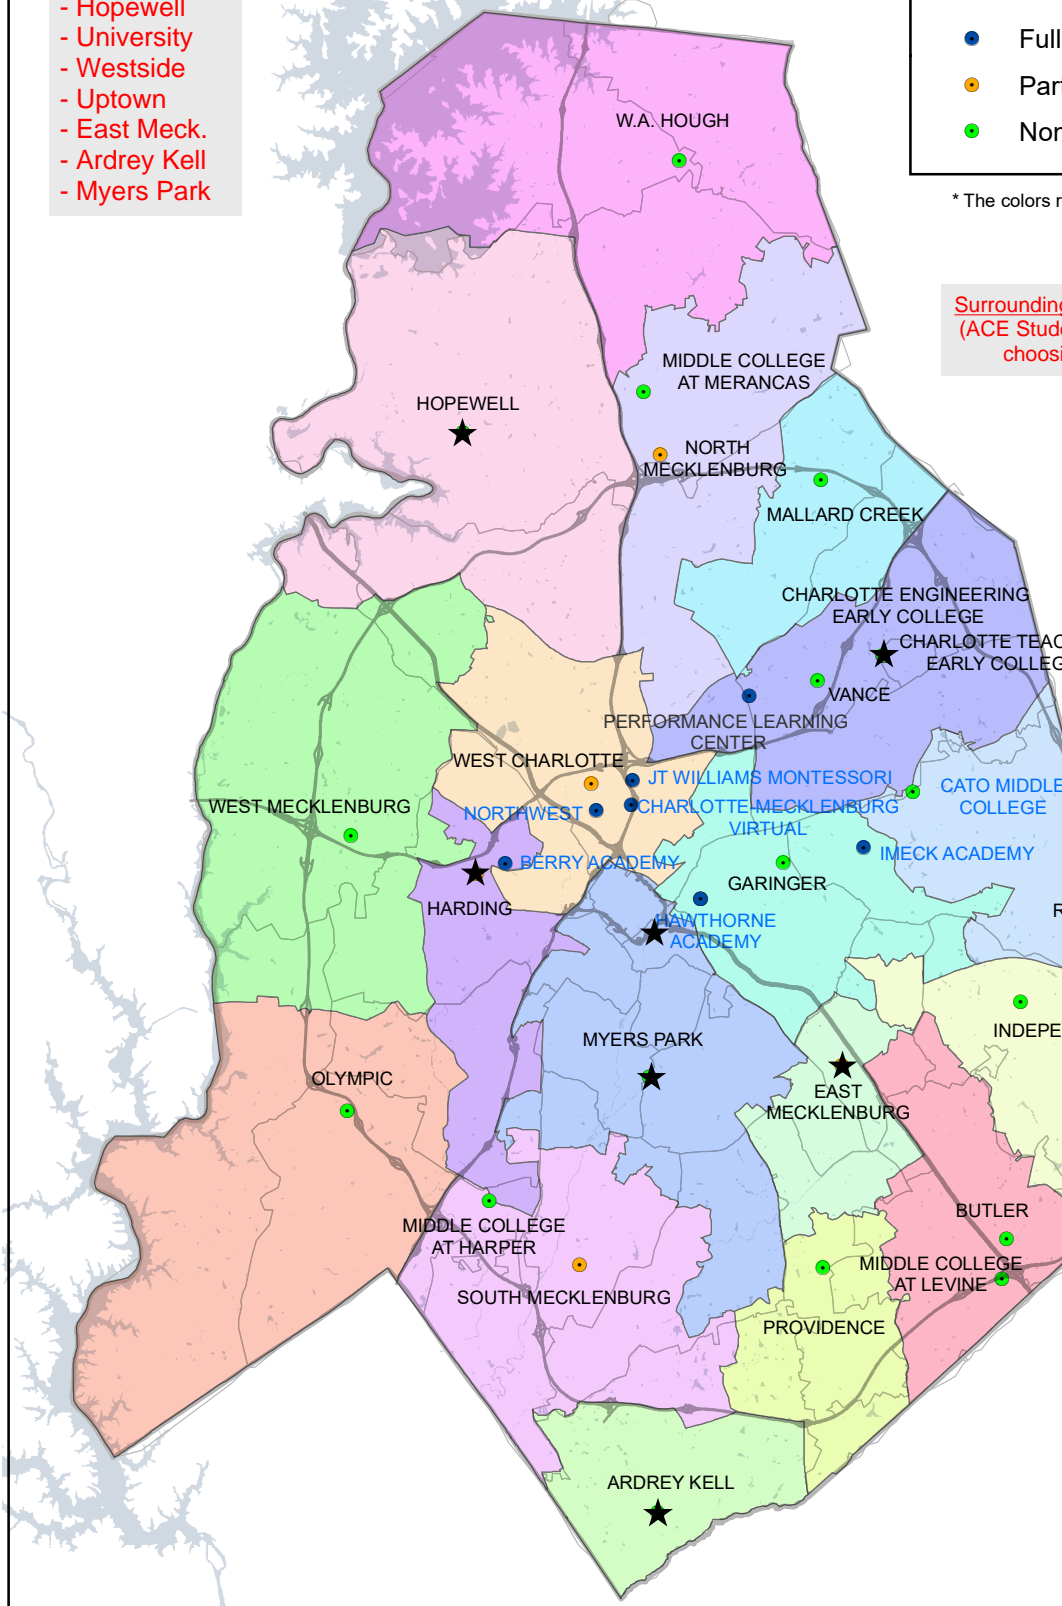

# CHARLOTTE-MECKLENBURG SCHOOLS 2020-2021 HIGH SCHOOL BOUNDARIES

★ ACE Mentor Program of Charlotte 7 Locations

- Hopewell
- University
- Westside
- Uptown
- East Meck.
- Ardrey Kell
- Myers Park

**2020-2021 High School Sites**

- Full Magnet
- Partial Magnet
- Non Magnet

\* The colors represent different school boundaries.

Surrounding High Schools Near an ACE Location  
(ACE Students can join any ACE location of their choosing, below are recommendations only)