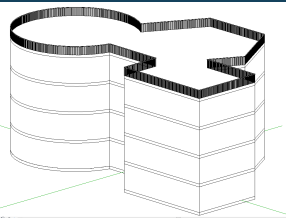

IMPERIUM

ELEVATIONS

EAST

NORTH

SOUTH

WEST

Eco Friendly Features

- Drywall (many utilize recycled paper and post-industrial gypsum)
- Insulation (including cellulose, mineral wool, fiberglass, and recycled cotton insulation)
- Plastic lumber
- Glass tiles
- Steel

Objective: Mixed-use building with apartment, retail, and office space located in cultural East Downtown building.

INTERIOR FINISHES

RETAIL STORES