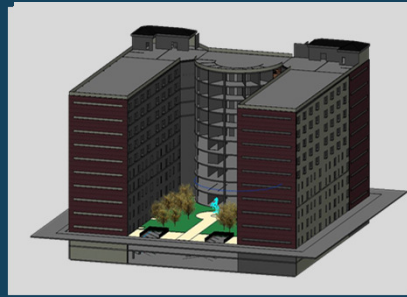

IMPERIUM

ELEVATIONS

EAST

NORTH

SOUTH

WEST

Eco Friendly Features

- Drywall (many utilize recycled paper and post-industrial gypsum)
- Insulation (including cellulose, mineral wool, fiberglass, and recycled cotton insulation)
- Plastic lumber
- Glass tiles
- Steel

Objective: Mixed-use building with apartment, retail, and office space located in cultural East Downtown building.

INTERIOR FINISHES

RETAIL STORES